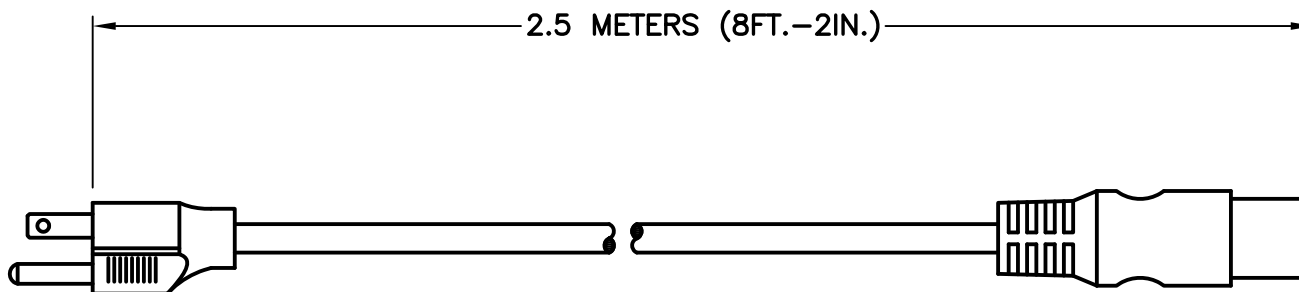

CAT. No.

80450

NEMA 5-15P 15 AMPERE-125 VOLT DETACHABLE POWER CORD, IEC 60320 C-19 CONNECTOR, 14/3 AWG CONDUCTORS, SJTO, 105°C CORDAGE, 2 POLE-3 WIRE GROUNDING, 2.5 METERS (8FT.-2IN.) LONG. BLACK.

APPROVALS

CSA ☒ UL ☒

CERTIFICATIONS

REACH ☒ ROHS ☒

STANDARDS

NEMA 5-15P ☒ IEC 60320 C-19 ☒

RELATED POWER CORDS

<u>CATALOG No</u>	<u>LENGTH</u>
80450-RA	2.5 METERS
80450-LA	2.5 METERS
80452	2.5 METERS

SPECIFICATIONS:

1. OVERALL LENGTH: 2.5 METERS (8FT.-2IN.)
2. CONDUCTORS: 14 AWG x 3 (BLACK, WHITE, GREEN)
3. JACKET: SJTO, 105°C, BLACK
4. PLUG: NEMA 5-15P, STRAIGHT, BLACK
5. CONNECTOR: IEC 60320 C-19, STRAIGHT, BLACK
6. RATED: 15 AMPERE 125 VOLT
7. CABLE DIAMETER (APPROX.): 9 mm
8. GENERAL MATERIAL: PVC
9. STRANDING (APPROX.): 41/0.254 mm

NEMA 5-15P

IEC 60320. C-19